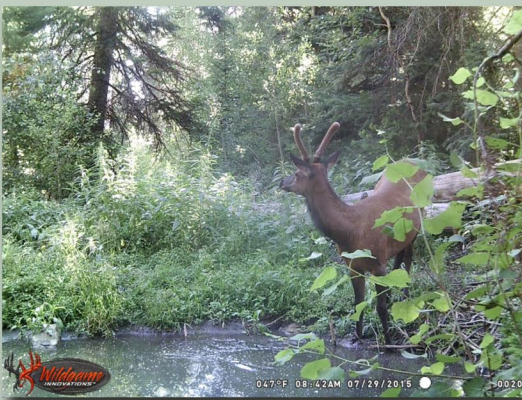

# HUNT THE SUMMIT

*Soldier Summit, Utah*

**Private Land Hunting only 75 Miles from Salt Lake City, Utah.  
5 Day Archery, Muzzeloder, and Rifle Hunts for Elk and Mule Deer.**

**Archery Spike Bull or Cow Elk Hunts ( over the counter tags )  
\$ 1,000.00**

**Archery, Muzzeloder or Rifle Limited Entry Any Bull ( you draw the tag )  
\$ 3,000.00**

**Archery or Rifle Buck Mule Deer ( you draw the tag )  
\$ 1,000.00**

**Landowner Tags are available on a limited basis for Cow Elk. Contact  
Brady or Mike for more information.**